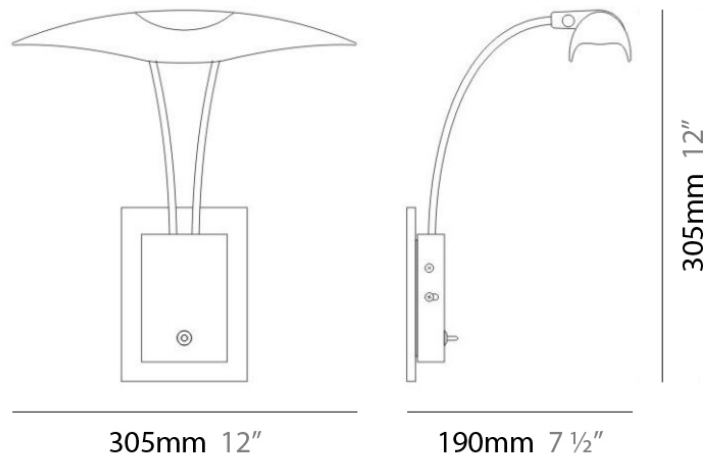

RAYA SURFACE

D95004

PROJECT _____

TYPE _____

NOTES _____

QUANTITY _____

DATE _____

GENERAL

Series: Raya

Brand: Milan

Division: Design

Mounting Type: Surface

Mounting Location: Wall

Subcategory: Task

PHYSICAL

Shape: Abstract

Diameter (mm): 305

Diameter (in): 12

Height (mm): 305

Height (in): 12

Extension (mm): 190

Extension (in): 7 ½

Light Distribution: Direct

Weight (kg): 2.04

Weight (lbs): 4.5

Diffuser: White Glass

Fixture Material: Metal

ELECTRICAL

Number of Lamps: 2

Lamp Type: LED Retrofit

Lamp Shape: T4

Bulb Included: Bulb Not Included

Max. Wattage Per Lamp (W): 20

Lamp Base: GY6.35

Input Voltage (V): 120

LED

OPTICAL

RATINGS AND CERTIFICATIONS

Certified By: CSA Certified to UL and CSA Standards

IP rating: IP20